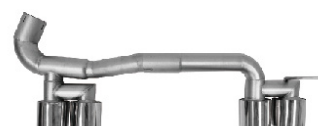

M3 SideSkirt (13-18)

M3 Iron Hood For F30/F35

GTS Iron Hood For F30/F35

M3 Tail Throat(13-16)  
Carbon Fiber

M3 Tail Throat(17-19)  
Carbon Fiber

M3 Tail Throat(17-19)  
Platinum

M3 Tail Throat(13-16)  
Platinum