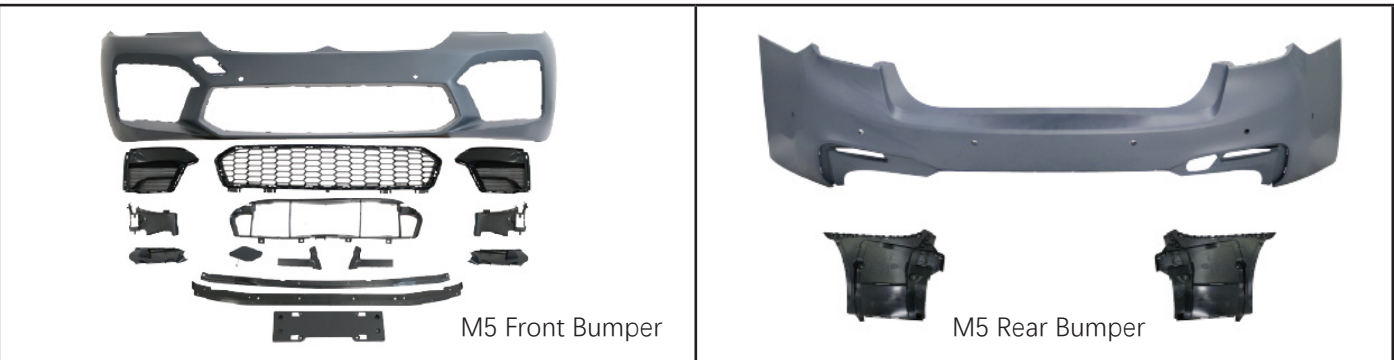

M5 Grille Without Camera	M5 Grille With Camera	M5 Rear Diffuser	M5 Spoiler
M5CS Aluminum Hood	M5 Aluminum Hood	M5 Front Lip	M5 Side Skirts
M5 Steel Fender	M5 Tail Pipe Carbon Look	M5 Tail Pipe Black	M5 Tail Pipe Silver