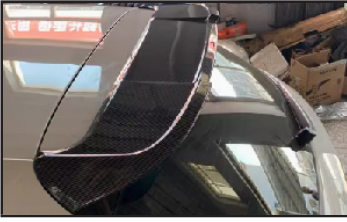

AUDI A3

A3

TOP WING 14-20

HMA3-SP01
Year:14-20
Colour:Gloss Black