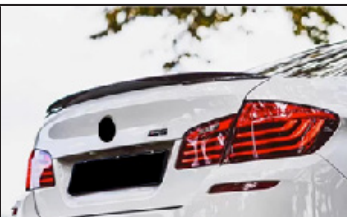

BMW 5 SERIES

F10

MIRROR COVER 10-13

F10

SPOILER 10-16