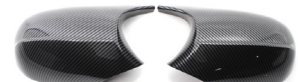

HME90-413
Colour:Carbon Look

E90