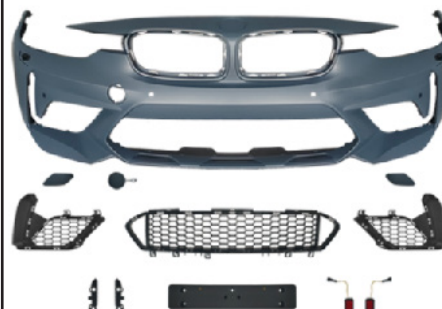

M3C Front Bumper (13-18)