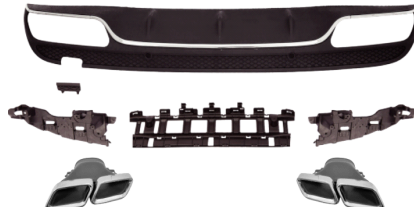

Rear diffuser
Stainless steel