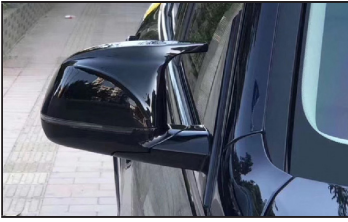

BMW X5 SERIES

G05

MIRROR COVER 19+

HMG05-401
Colour:Gloss Black

G05

REAR DIFFUSER 19+