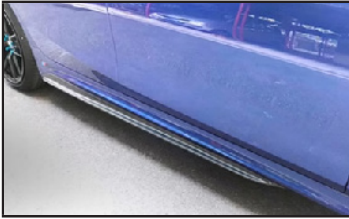

BMW 3 SERIES

G20

SIDE SKIRT 19-23

HMG20-CQ-01
Colour:Gloss Black