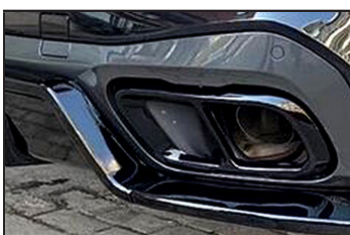

BMW X7 SERIES CAR EXHAUST PIPE COVER

HM
Colour:Gloss Black
Year:19-22