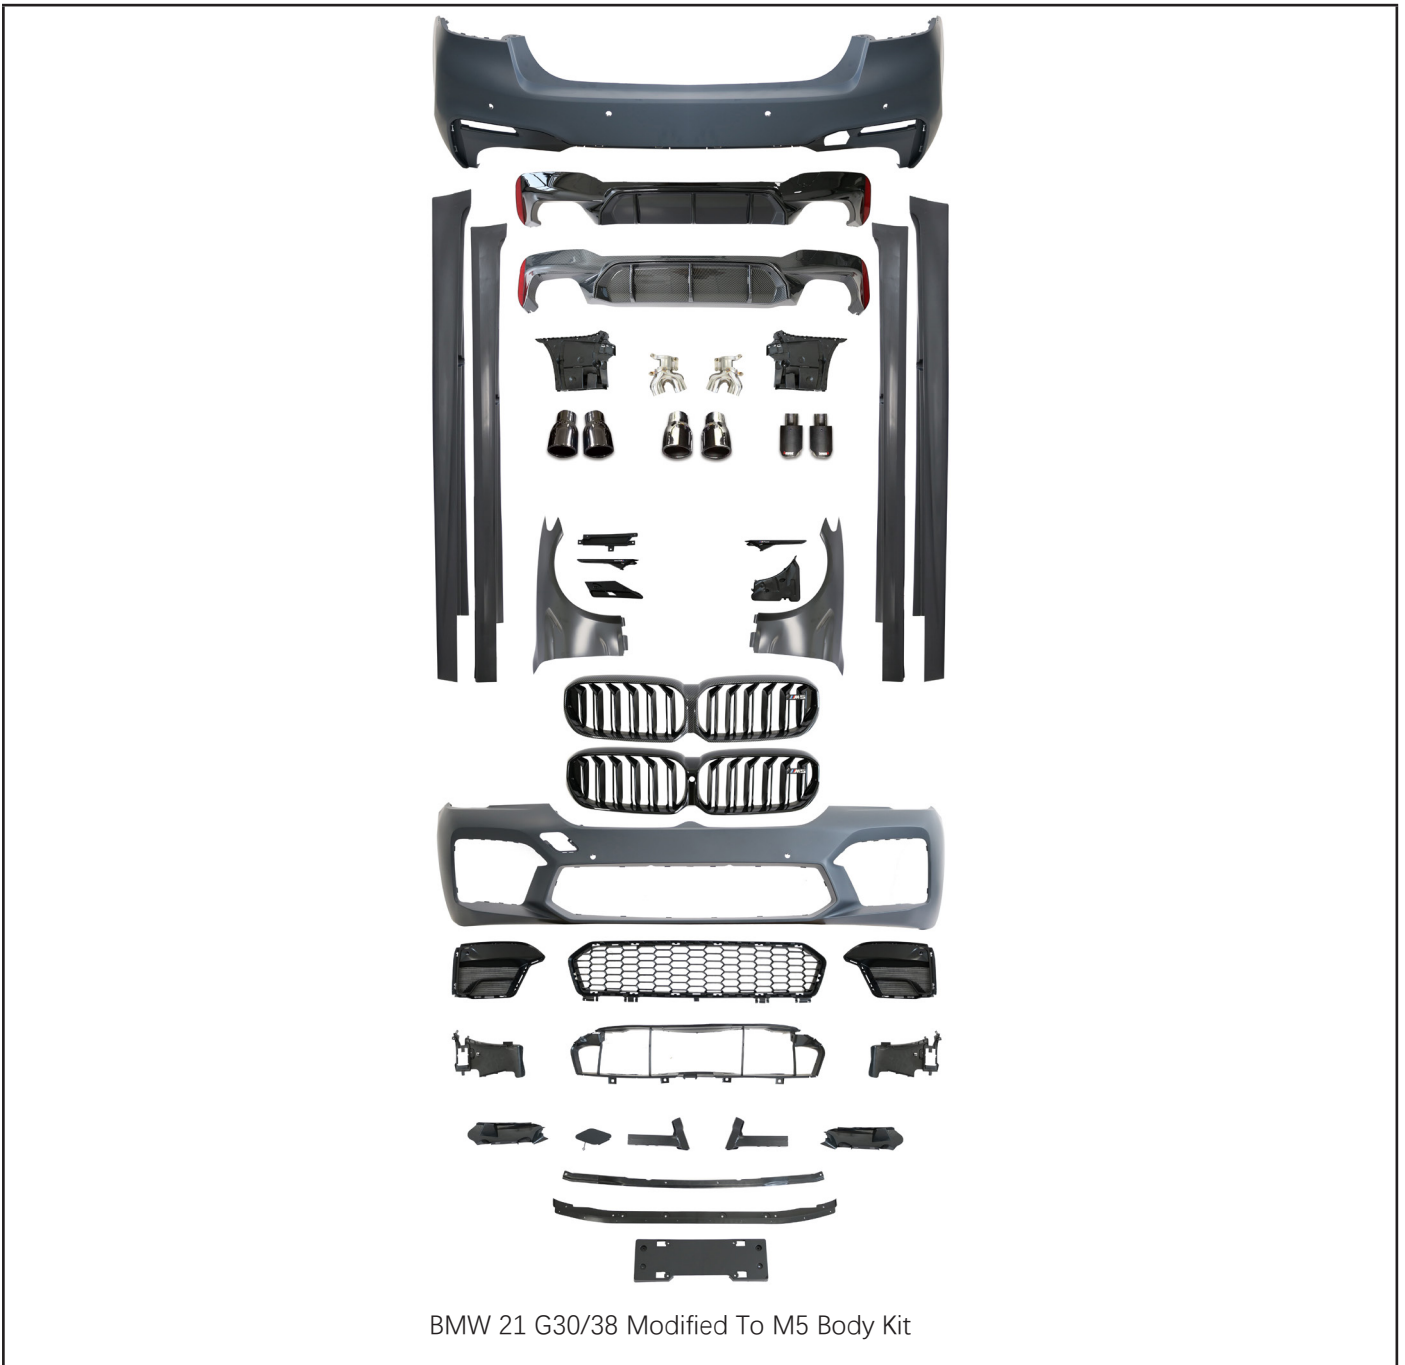

BMW 5 SERIES

BMW G30/G38 Modified To M5 Body Kit 21

BMW 21 G30/38 Modified To M5 Body Kit