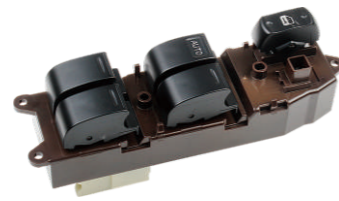

LD-14006
OEM: 84820-33170
车型: 丰田威驰
Suitable for:
TOYOTA

LD-14007
OEM: 84820-12480
车型: 丰田花冠
Suitable for:
TOYOTA

LD-14008
OEM: 84820-BZ030
车型: 丰田 (右驾)
Suitable for:
TOYOTA (RHD)

LD-14009
OEM: 84040-12500
车型: 丰田凯美瑞 (右驾)
Suitable for:
TOYOTA (RHD)