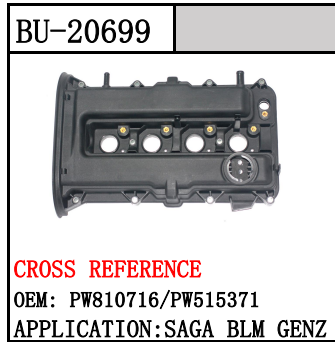

BU-20699

CROSS REFERENCE
OEM: PW810716/PW515371
APPLICATION: SAGA BLM GENZ