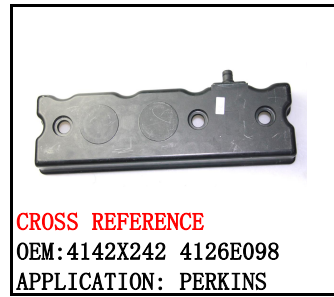

BU-20863

BU-21575

BU-21313 BAKELITE

BU-21314 BAKELITE

CROSS REFERENCE
OEM: 11321-54020
APPLICATION: TOYOTA

CROSS REFERENCE
OEM: 4142X053
APPLICATION: PERKINS

CROSS REFERENCE
OEM: 4142X242 4126E098
APPLICATION: PERKINS