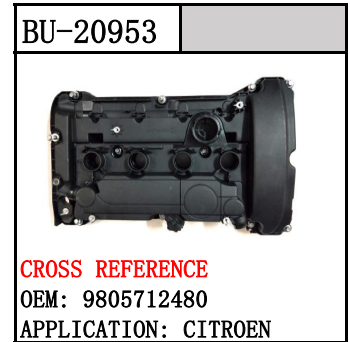

BU-20951

CROSS REFERENCE
 OEM: AG9G-9424-BH
 APPLICATION: FORD

BU-20918

CROSS REFERENCE
 OEM: AG9G-9424-BJ
 APPLICATION: FORD

BU-20952

CROSS REFERENCE
 OEM: V759886280
 APPLICATION: PEUGEOT

BU-20953

CROSS REFERENCE
 OEM: 9805712480
 APPLICATION: CITROEN