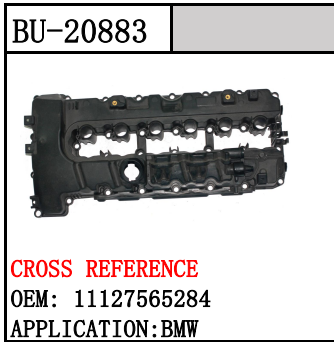

BU-20951

CROSS REFERENCE
 OEM: AG9G-9424-BH
 APPLICATION: FORD

BU-20918

CROSS REFERENCE
 OEM: AG9G-9424-BJ
 APPLICATION: FORD

BU-20952

CROSS REFERENCE
 OEM: V759886280
 APPLICATION: PEUGEOT

BU-20953

CROSS REFERENCE
 OEM: 9805712480
 APPLICATION: CITROEN

BU-20867

CROSS REFERENCE
 OEM: 11201-97222
 APPLICATION: Daihatsu cuore

BU-20699

CROSS REFERENCE
 OEM: PW810716/PW515371
 APPLICATION: SAGA BLM GENZ

BU-20927

CROSS REFERENCE
 OEM:
 APPLICATION:

BU-21210

CROSS REFERENCE
 OEM:
 APPLICATION: