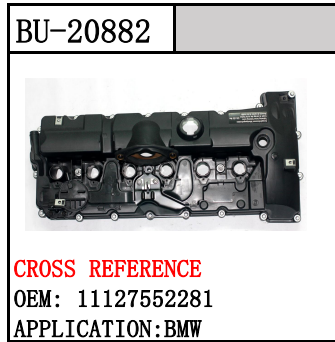

BU-20882

CROSS REFERENCE
OEM: 11127552281
APPLICATION: BMW