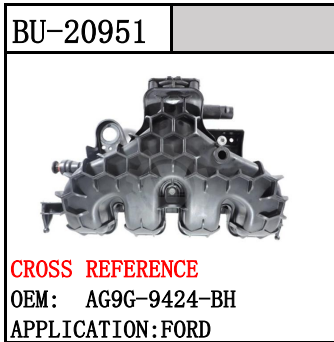

BU-20853

CROSS REFERENCE
 OEM: CJ5E-6K-271-C
 APPLICATION: FORD

BU-21057

CROSS REFERENCE
 OEM: BK2Q 6K271 AK
 APPLICATION: FORD

BU-21002

CROSS REFERENCE
 OEM: BC1Q-6K271-AC
 BC1Q-6K271-AA
 APPLICATION: FORD

BU-20951

CROSS REFERENCE
 OEM: AG9G-9424-BH
 APPLICATION: FORD

BU-20918

CROSS REFERENCE
 OEM: AG9G-9424-BJ
 APPLICATION: FORD

BU-20952

CROSS REFERENCE
 OEM: V759886280
 APPLICATION: PEUGEOT

BU-20953

CROSS REFERENCE
 OEM: 9805712480
 APPLICATION: CITROEN