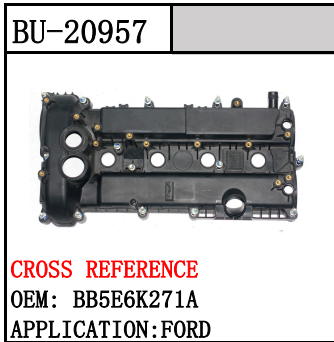

BU-20957

CROSS REFERENCE
OEM: BB5E6K271A
APPLICATION: FORD