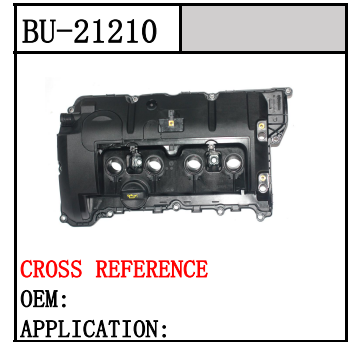

BU-21210

CROSS REFERENCE
OEM:
APPLICATION: