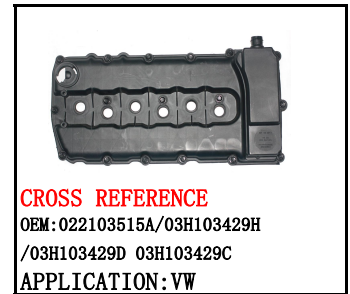

CROSS REFERENCE
OEM: 022103515A/03H103429H
/03H103429D 03H103429C
APPLICATION: VW